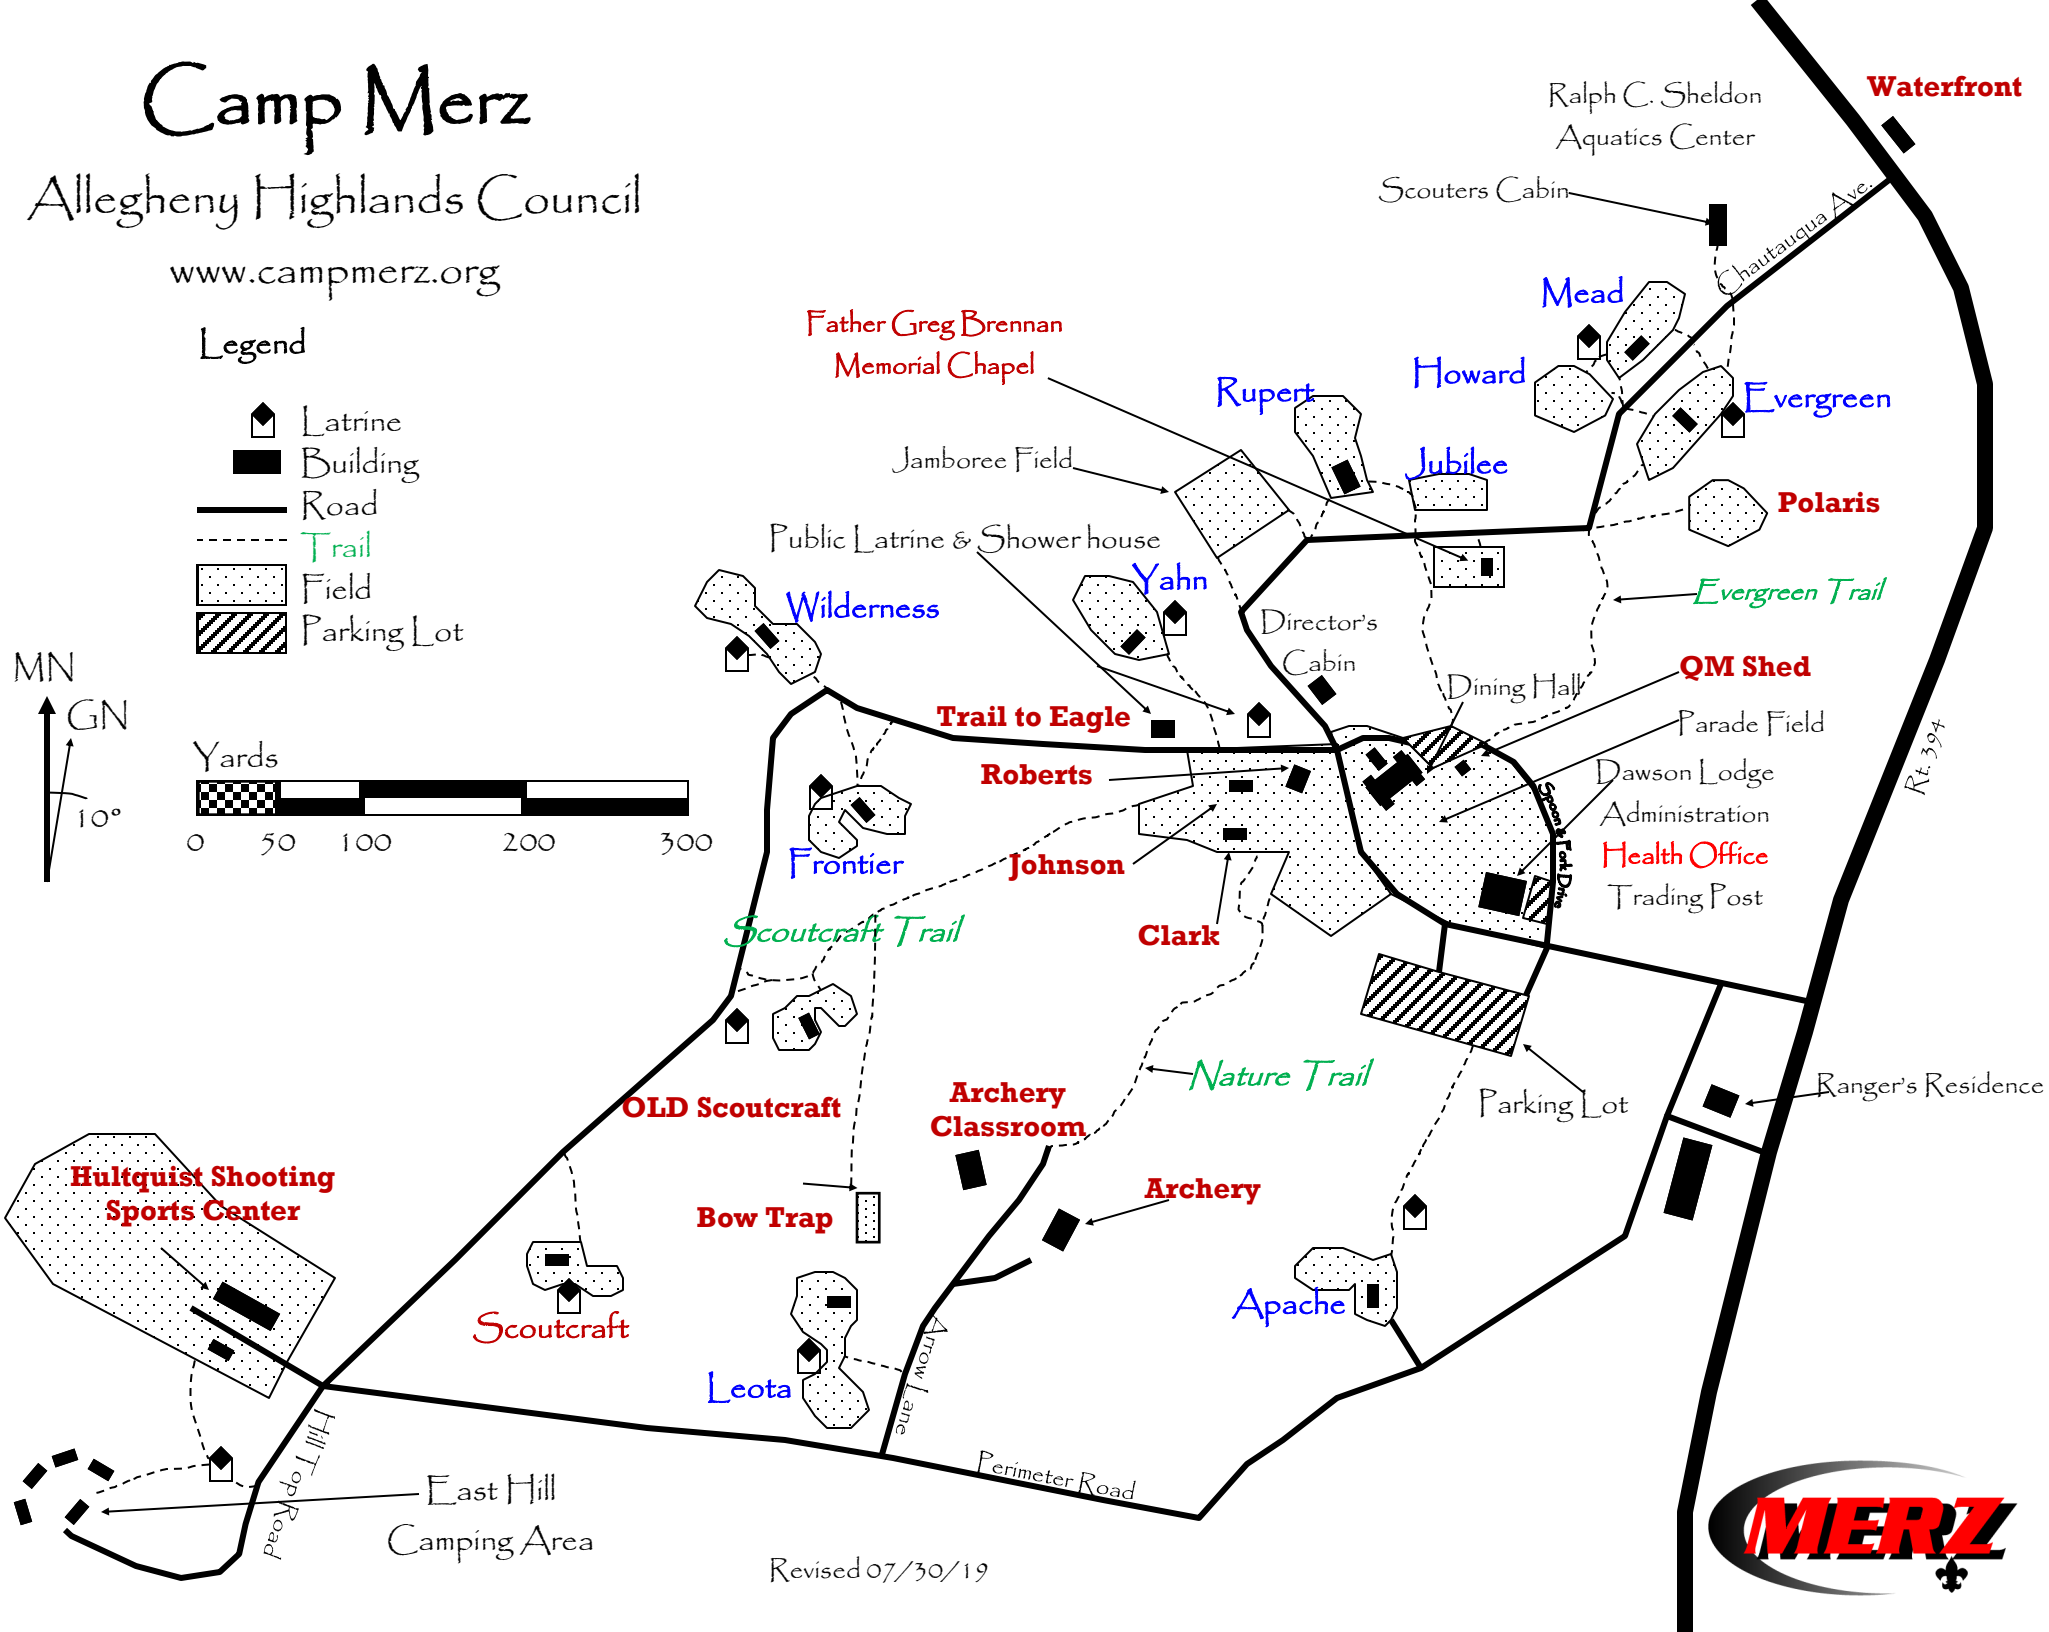

Camp Merz

Allegheny Highlands Council

www.campmerz.org

Legend

-  Latrine
-  Building
-  Road
-  Trail
-  Field
-  Parking Lot

Revised 07/30/19